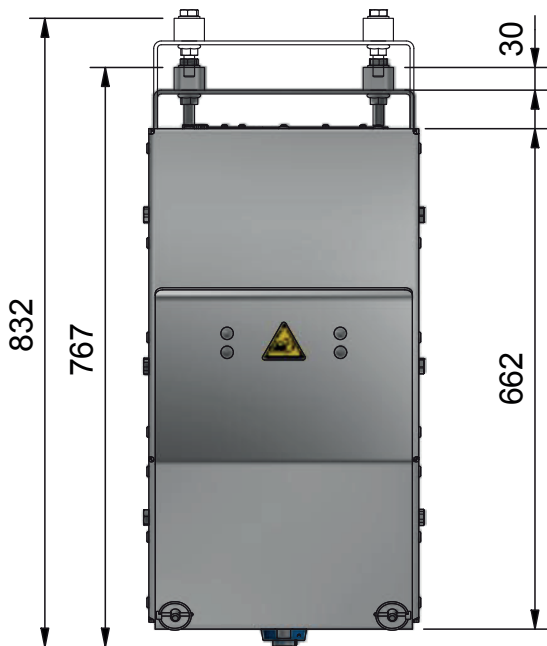

### Icefighter 90L / 55L

- Can be installed on any vehicle
- Symmetric design – no need for left/right-hand model
- Icefighter 55L can also be mounted between bogie
- Complete set, only nezzeds truck specific switch
- Heating element located in the center of the sand
- Soft start – motor control
- 3 mm anodized aluminium
- Easy maintenance
- Quick spare part delivery
- Suitable gravel size 4-8 mm

Effortless mounting. Easy and safe to handle. Carefree to use.

	V	kg	Total kg
Icefighter 90	90 L	25	33 <sup>(1)</sup>
Icefighter 55	55 L	22,5	30,5 <sup>(1)</sup>

Weight of the bracket approx. 8 kg.  
<sup>(1)</sup> with bracket