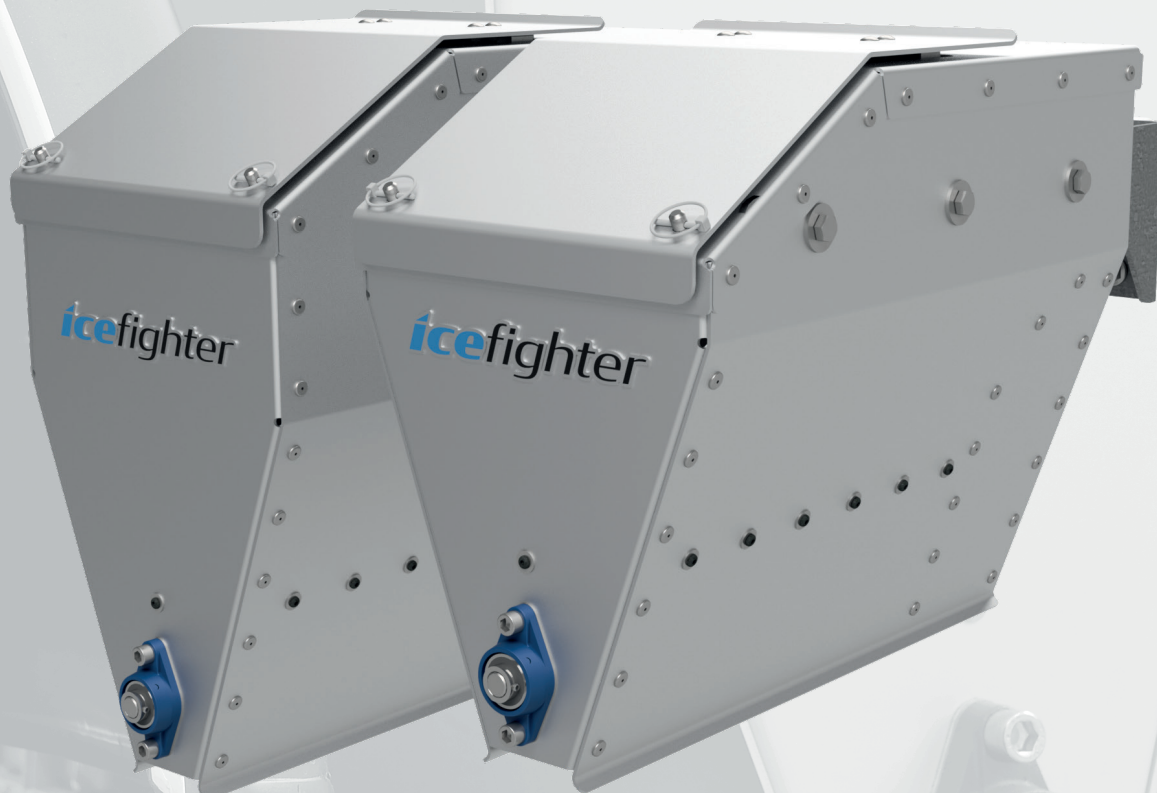

*icefighter* 90  
*icefighter* 55

*icefighter*

### Icefighter 90L / 55L

- Can be installed on any vehicle
- Symmetric design – no need for left/right-hand model
- Icefighter 55L can also be mounted between bogie
- Complete set, only nezzeds truck specific switch
- Heating element located in the center of the sand
- Soft start – motor control
- 3 mm anodized aluminium
- Easy maintenance
- Quick spare part delivery
- Suitable gravel size 4-8 mm

Effortless mounting. Easy and safe to handle. Carefree to use.

	V	kg	Total kg
Icefighter 90	90 L	25	33 <sup>(1)</sup>
Icefighter 55	55 L	22,5	30,5 <sup>(1)</sup>

Weight of the bracket approx. 8 kg.  
<sup>(1)</sup> with bracket