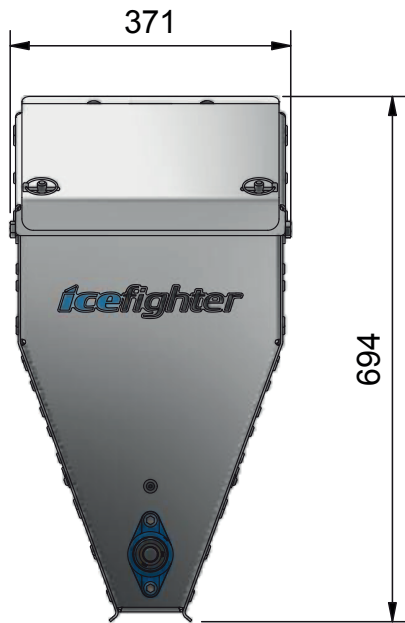

*icefighter* 90  
*icefighter* 55

*icefighter*

### Icefighter 90L / 55L

- Can be installed on any vehicle
- Symmetric design – no need for left/right-hand model
- Icefighter 55L can also be mounted between bogie
- Complete set, only nezzeds truck specific switch
- Heating element located in the center of the sand
- Soft start – motor control
- 3 mm anodized aluminium
- Easy maintenance
- Quick spare part delivery
- Suitable gravel size 4-8 mm

Effortless mounting. Easy and safe to handle. Carefree to use.

	V	kg	Total kg
Icefighter 90	90 L	25	33 <sup>(1)</sup>
Icefighter 55	55 L	22,5	30,5 <sup>(1)</sup>

Weight of the bracket approx. 8 kg.  
<sup>(1)</sup> with bracket