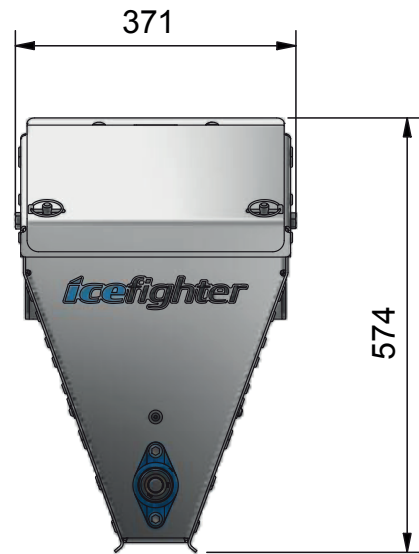

*icefighter* 90  
*icefighter* 55

*icefighter*

### Icefighter 90L / 55L

- Can be installed on any vehicle
- Symmetric design – no need for left/right-hand model
- Icefighter 55L can also be mounted between bogie
- Complete set, only nezzeds truck specific switch
- Heating element located in the center of the sand
- Soft start – motor control
- 3 mm anodized aluminium
- Easy maintenance
- Quick spare part delivery
- Suitable gravel size 4-8 mm

Effortless mounting. Easy and safe to handle. Carefree to use.

	V	kg	Total kg
Icefighter 90	90 L	25	33 <sup>(1)</sup>
Icefighter 55	55 L	22,5	30,5 <sup>(1)</sup>

Weight of the bracket approx. 8 kg.  
<sup>(1)</sup> with bracket